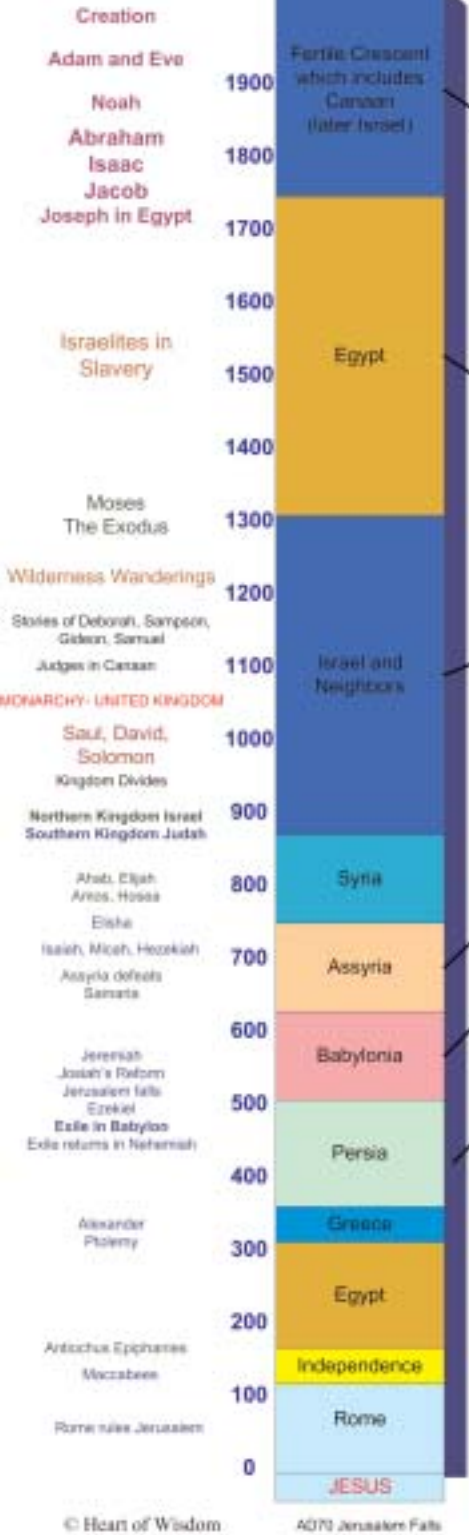

Bible Timeline

Note: The Heart of Wisdom Unit Studies present ancient history chronologically and geographically within seven periods. During the course of the Old Testament history, many changes took place in the Fertile Crescent. Boundaries and politics frequently shifted. During this Mesopotamia study, many of the periods and locations will overlap and change.

Resources recommended in ♦several lessons, ★several units, ♥other HOW Units. ⚙️Key Resource (see beginning of unit or page 32).